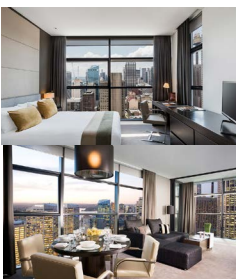

FRASERSUITES
SYDNEY
488 Kent Street,
Sydney
P 02 8823 8888
WEBSITE
Promo Code MEET10