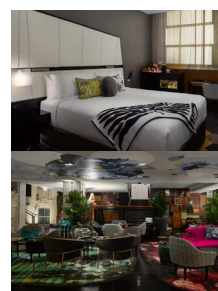

OT
49 Market Street,
Sydney
P 02 8262 0000
WEBSITE
Corporate ID PC192780