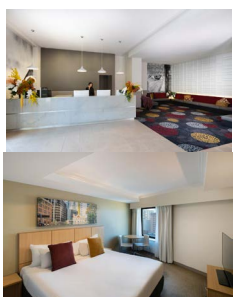

FRASERSUITES
SYDNEY
488 Kent Street,
Sydney
P 02 8823 8888
WEBSITE
Promo Code MEET10

ibis
HOTELS
382-384 Pitt Street,
Sydney
P 02 8267 3111
WEBSITE

CASTLEREAGH
Boutique Hotel
169 Castlereagh
Street, Sydney
P 02 9284 1000
press 1
WEBSITE