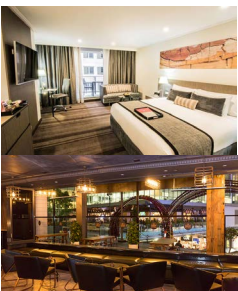

RYDGES
WORLD SQUARE - SYDNEY
389 Pitt Street, Sydney
P 02 8268 1888 or
1800 838 830
WEBSITE