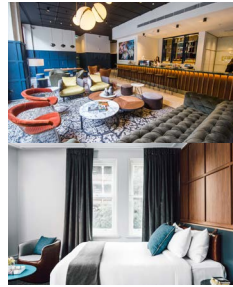

ACCOMMODATIONS

Sydney Masonic Centre is proud to partner with the hotels in our neighbourhood. All options below are within a short walk to the venue.

vibe HOTELS
111 Goulburn Street,
Sydney
P 02 8272 3300
WEBSITE
Promo Code SMC2023